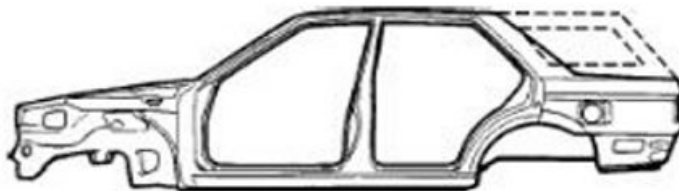

Bay Auto Parts  
920-494-8100 or 800-229-2886  
Fax: 920-494-2675

Sharp Auto Parts  
651-439-2604 or 800-737-9503  
Fax: 651-439-4247

PASSENGER SIDE

TOP VIEW

DRIVER SIDE

BOTTOM VIEW

4 Door/Station Wagon Unibody