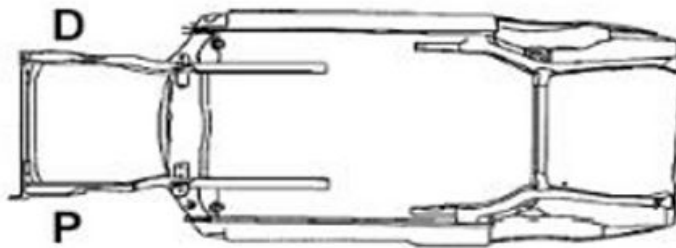

Bay Auto Parts  
920-494-8100 or 800-229-2886  
Fax: 920-494-2675

Sharp Auto Parts  
651-439-2604 or 800-737-9503  
Fax: 651-439-4247

PASSENGER SIDE

TOP VIEW

DRIVER SIDE

BOTTOM VIEW

4 Door/Station Wagon Unibody