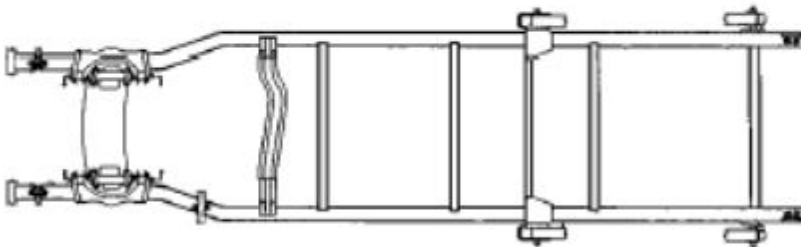

Bay Auto Parts
920-494-8100 or 800-229-2886
Fax: 920-494-2675

Sharp Auto Parts
651-439-2604 or 800-737-9503
Fax: 651-439-4247

PASSENGER SIDE

TOP VIEW

DRIVER SIDE

BOTTOM VIEW

To: _____ From: _____ Date: _____ RO# _____