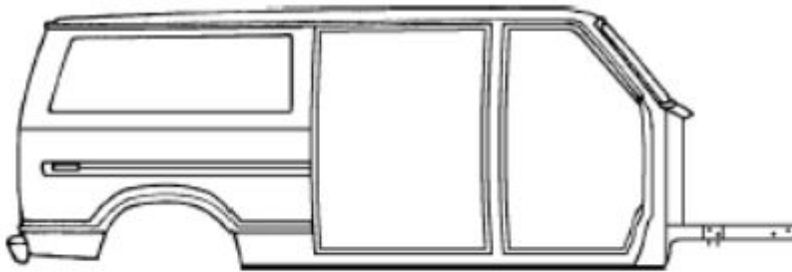

Bay Auto Parts
920-494-8100 or 800-229-2886
Fax: 920-494-2675

Sharp Auto Parts
651-439-2604 or 800-737-9503
Fax: 651-439-4247

PASSENGER SIDE

TOP VIEW

DRIVER SIDE

BOTTOM VIEW

To: _____ From: _____ Date: _____ RO# _____