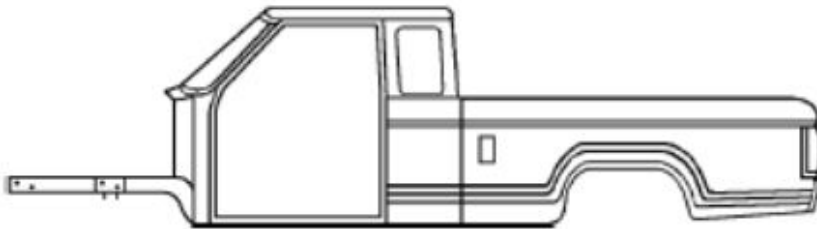

Bay Auto Parts
920-494-8100 or 800-229-2886
Fax: 920-494-2675

Sharp Auto Parts
651-439-2604 or 800-737-9503
Fax: 651-439-4247

PASSENGER SIDE

DRIVER SIDE

Pick Up

BOTTOM VIEW

To: _____ From: _____ Date: _____ RO# _____