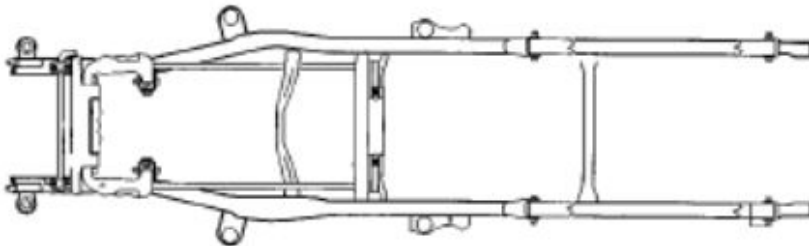

Bay Auto Parts
920-494-8100 or 800-229-2886
Fax: 920-494-2675

Sharp Auto Parts
651-439-2604 or 800-737-9503
Fax: 651-439-4247

PASSENGER SIDE

DRIVER SIDE

Pick Up

BOTTOM VIEW

To: _____ From: _____ Date: _____ RO# _____