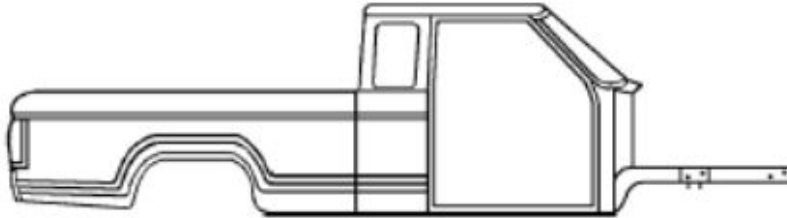

Bay Auto Parts
920-494-8100 or 800-229-2886
Fax: 920-494-2675

Sharp Auto Parts
651-439-2604 or 800-737-9503
Fax: 651-439-4247

PASSENGER SIDE

DRIVER SIDE

Pick Up

BOTTOM VIEW

To: _____ From: _____ Date: _____ RO# _____